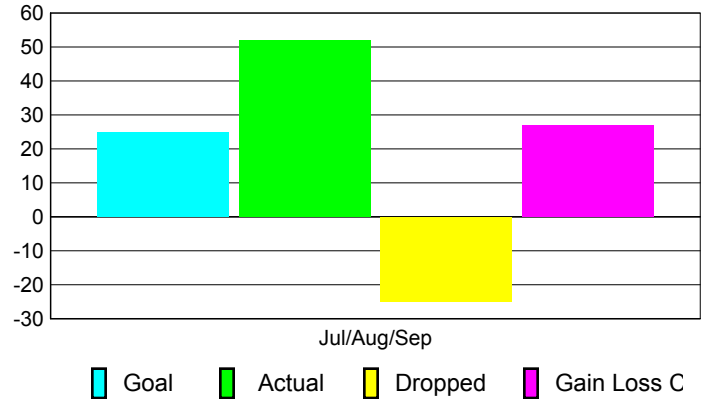

Membership Results 2010-2011

Goal, New, Dropped, Gain/Loss