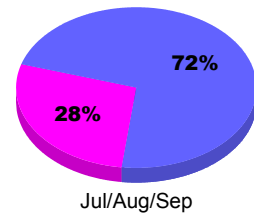

Membership Results
2010-2011

Membership
2009-2010

Month	Net Memb Goal	Actual New Memb	Actual Dropped Memb	Gain/Loss of Memb	Gain/Loss of Memb
Jul/Aug/Sep	25	52	-25	27	-14
Totals	25	52	-25	27	-14

Membership Results 2010-2011

Goal, New, Dropped, Gain/Loss

Comparison of Membership Gain/Loss

Current Year Compared to the Previous Year

Gender Comparison 2010-2011

Male Female